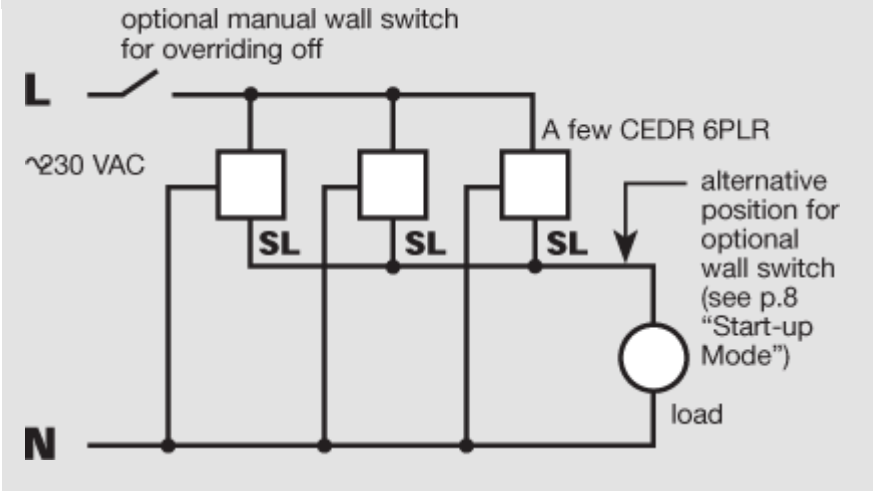

Ceiling directional PIR occupancy switch  
 – long range version

Wiring Centre

Single CEDR 6PLR

A few CEDR 6PLR wired in parallel

Ceiling  
mounted  
socket  
(CESO)