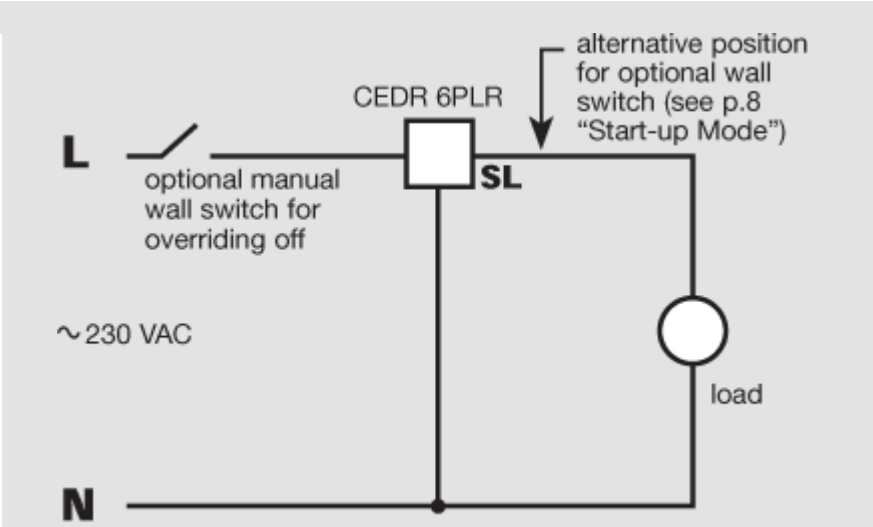

Ceiling directional PIR occupancy switch  
 – long range version

Wiring Centre

Single CEDR 6PLR

A few CEDR 6PLR wired in parallel

Ceiling  
mounted  
socket  
(CESO)